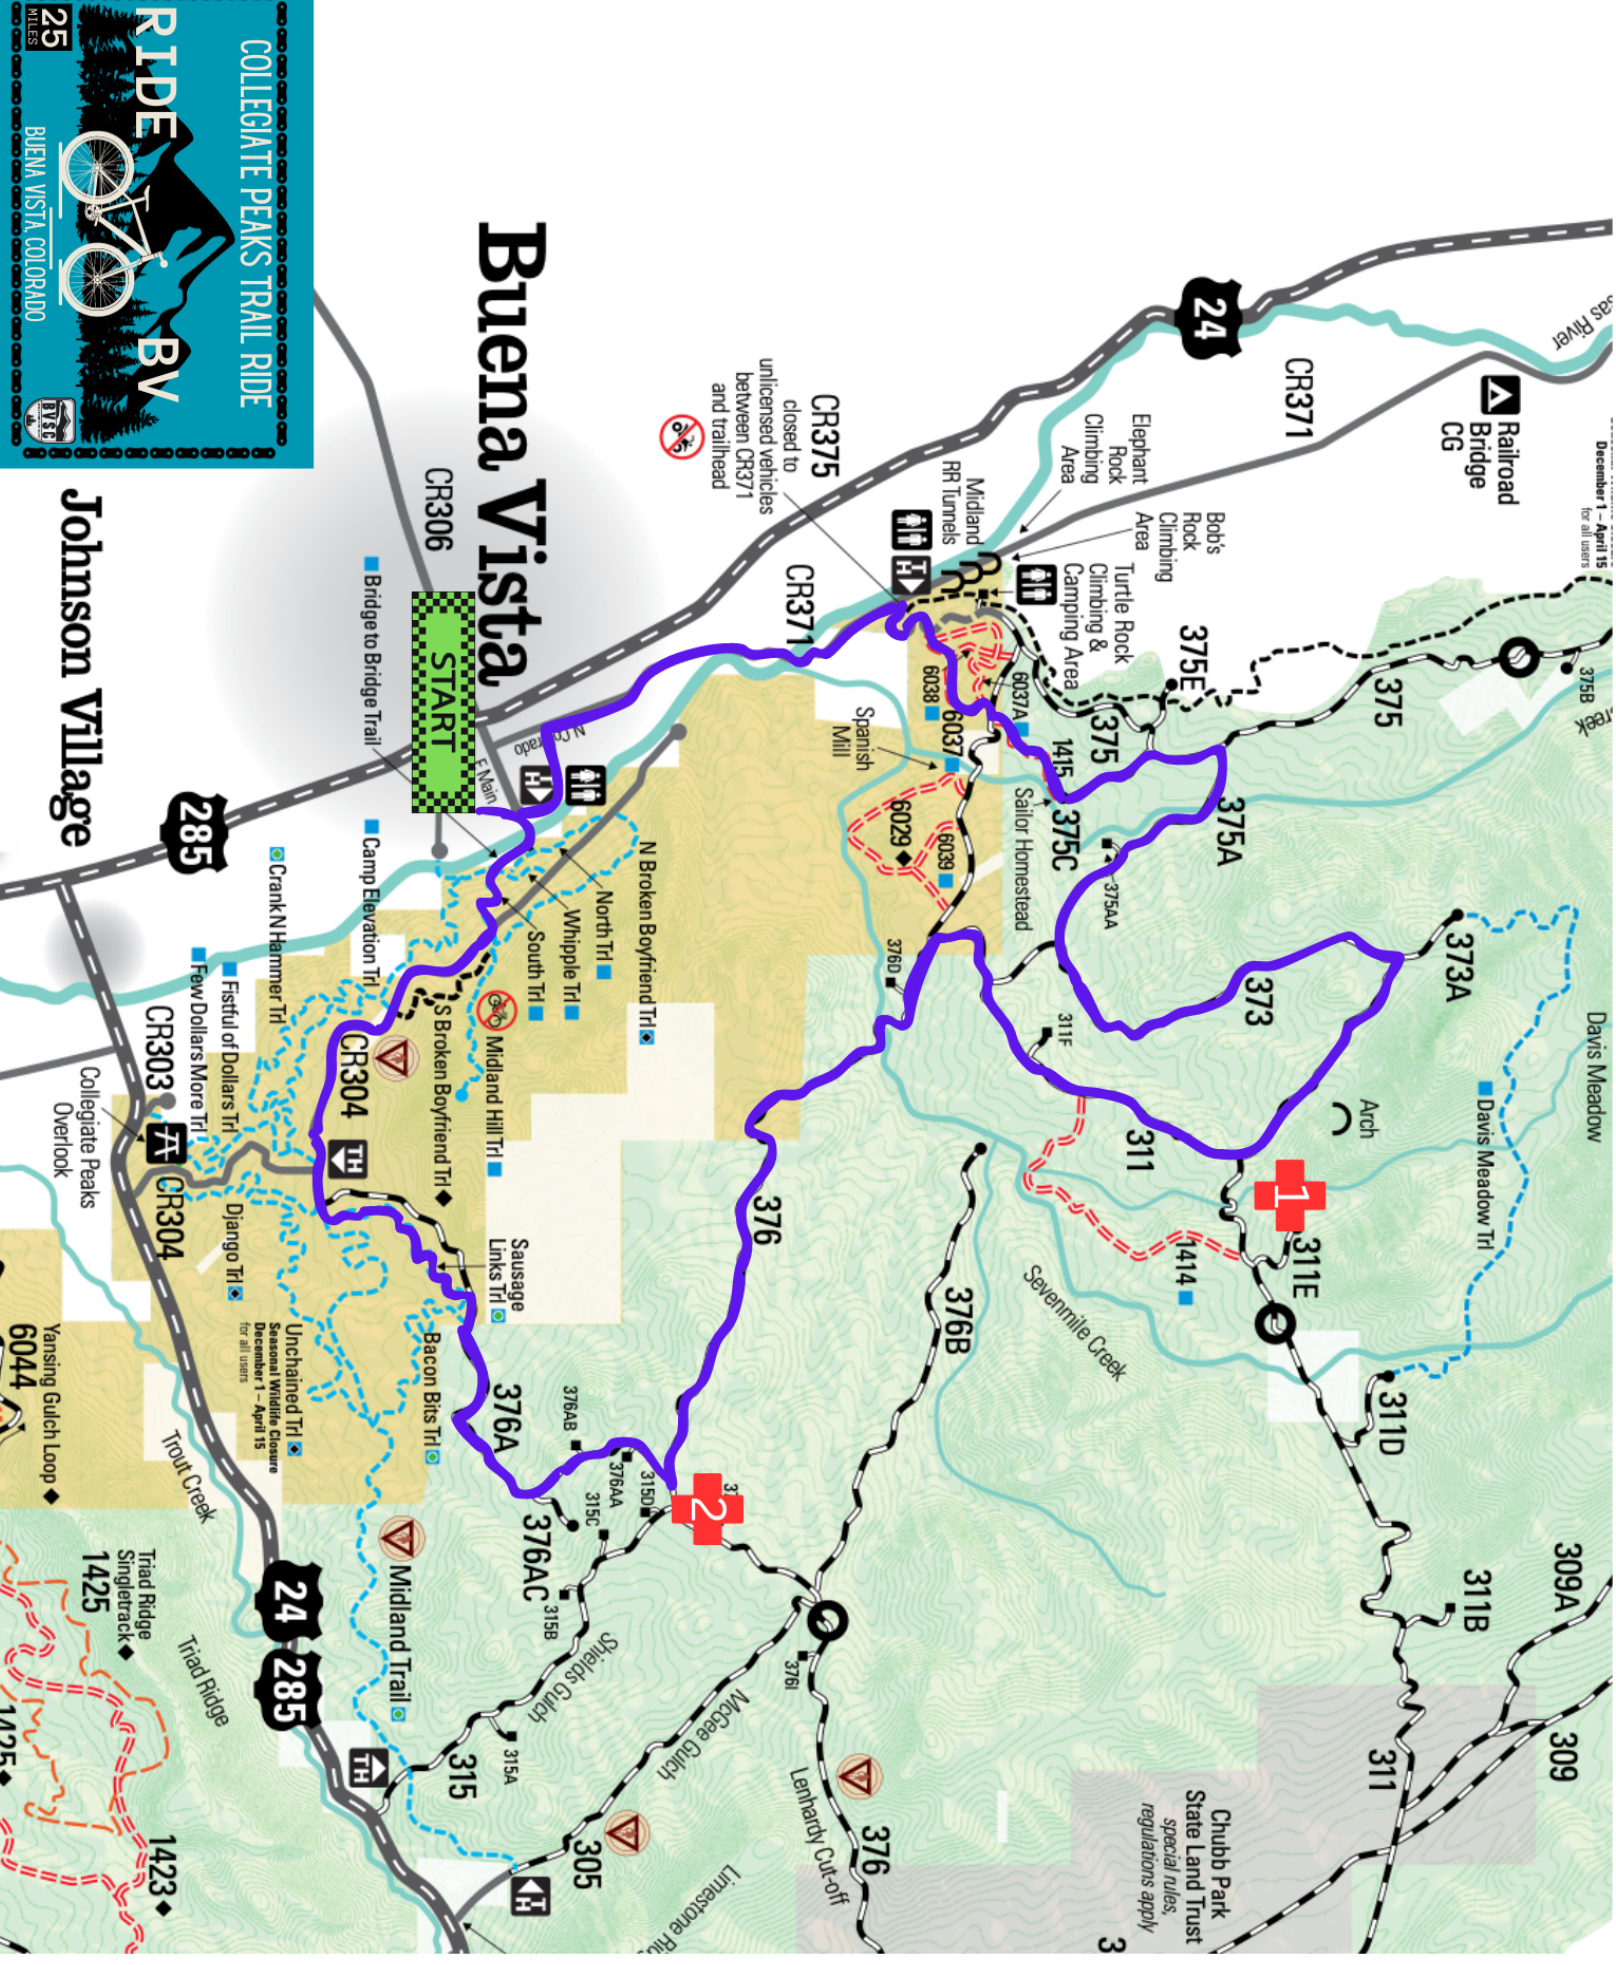

25 MILES

RIDE BV

COLLEGIATE PEAKS TRAIL RIDE

BUENA VISTA, COLORADO

Buena Vista

START

Johnson Village

24 285

3

December 1 - April 15
for all users