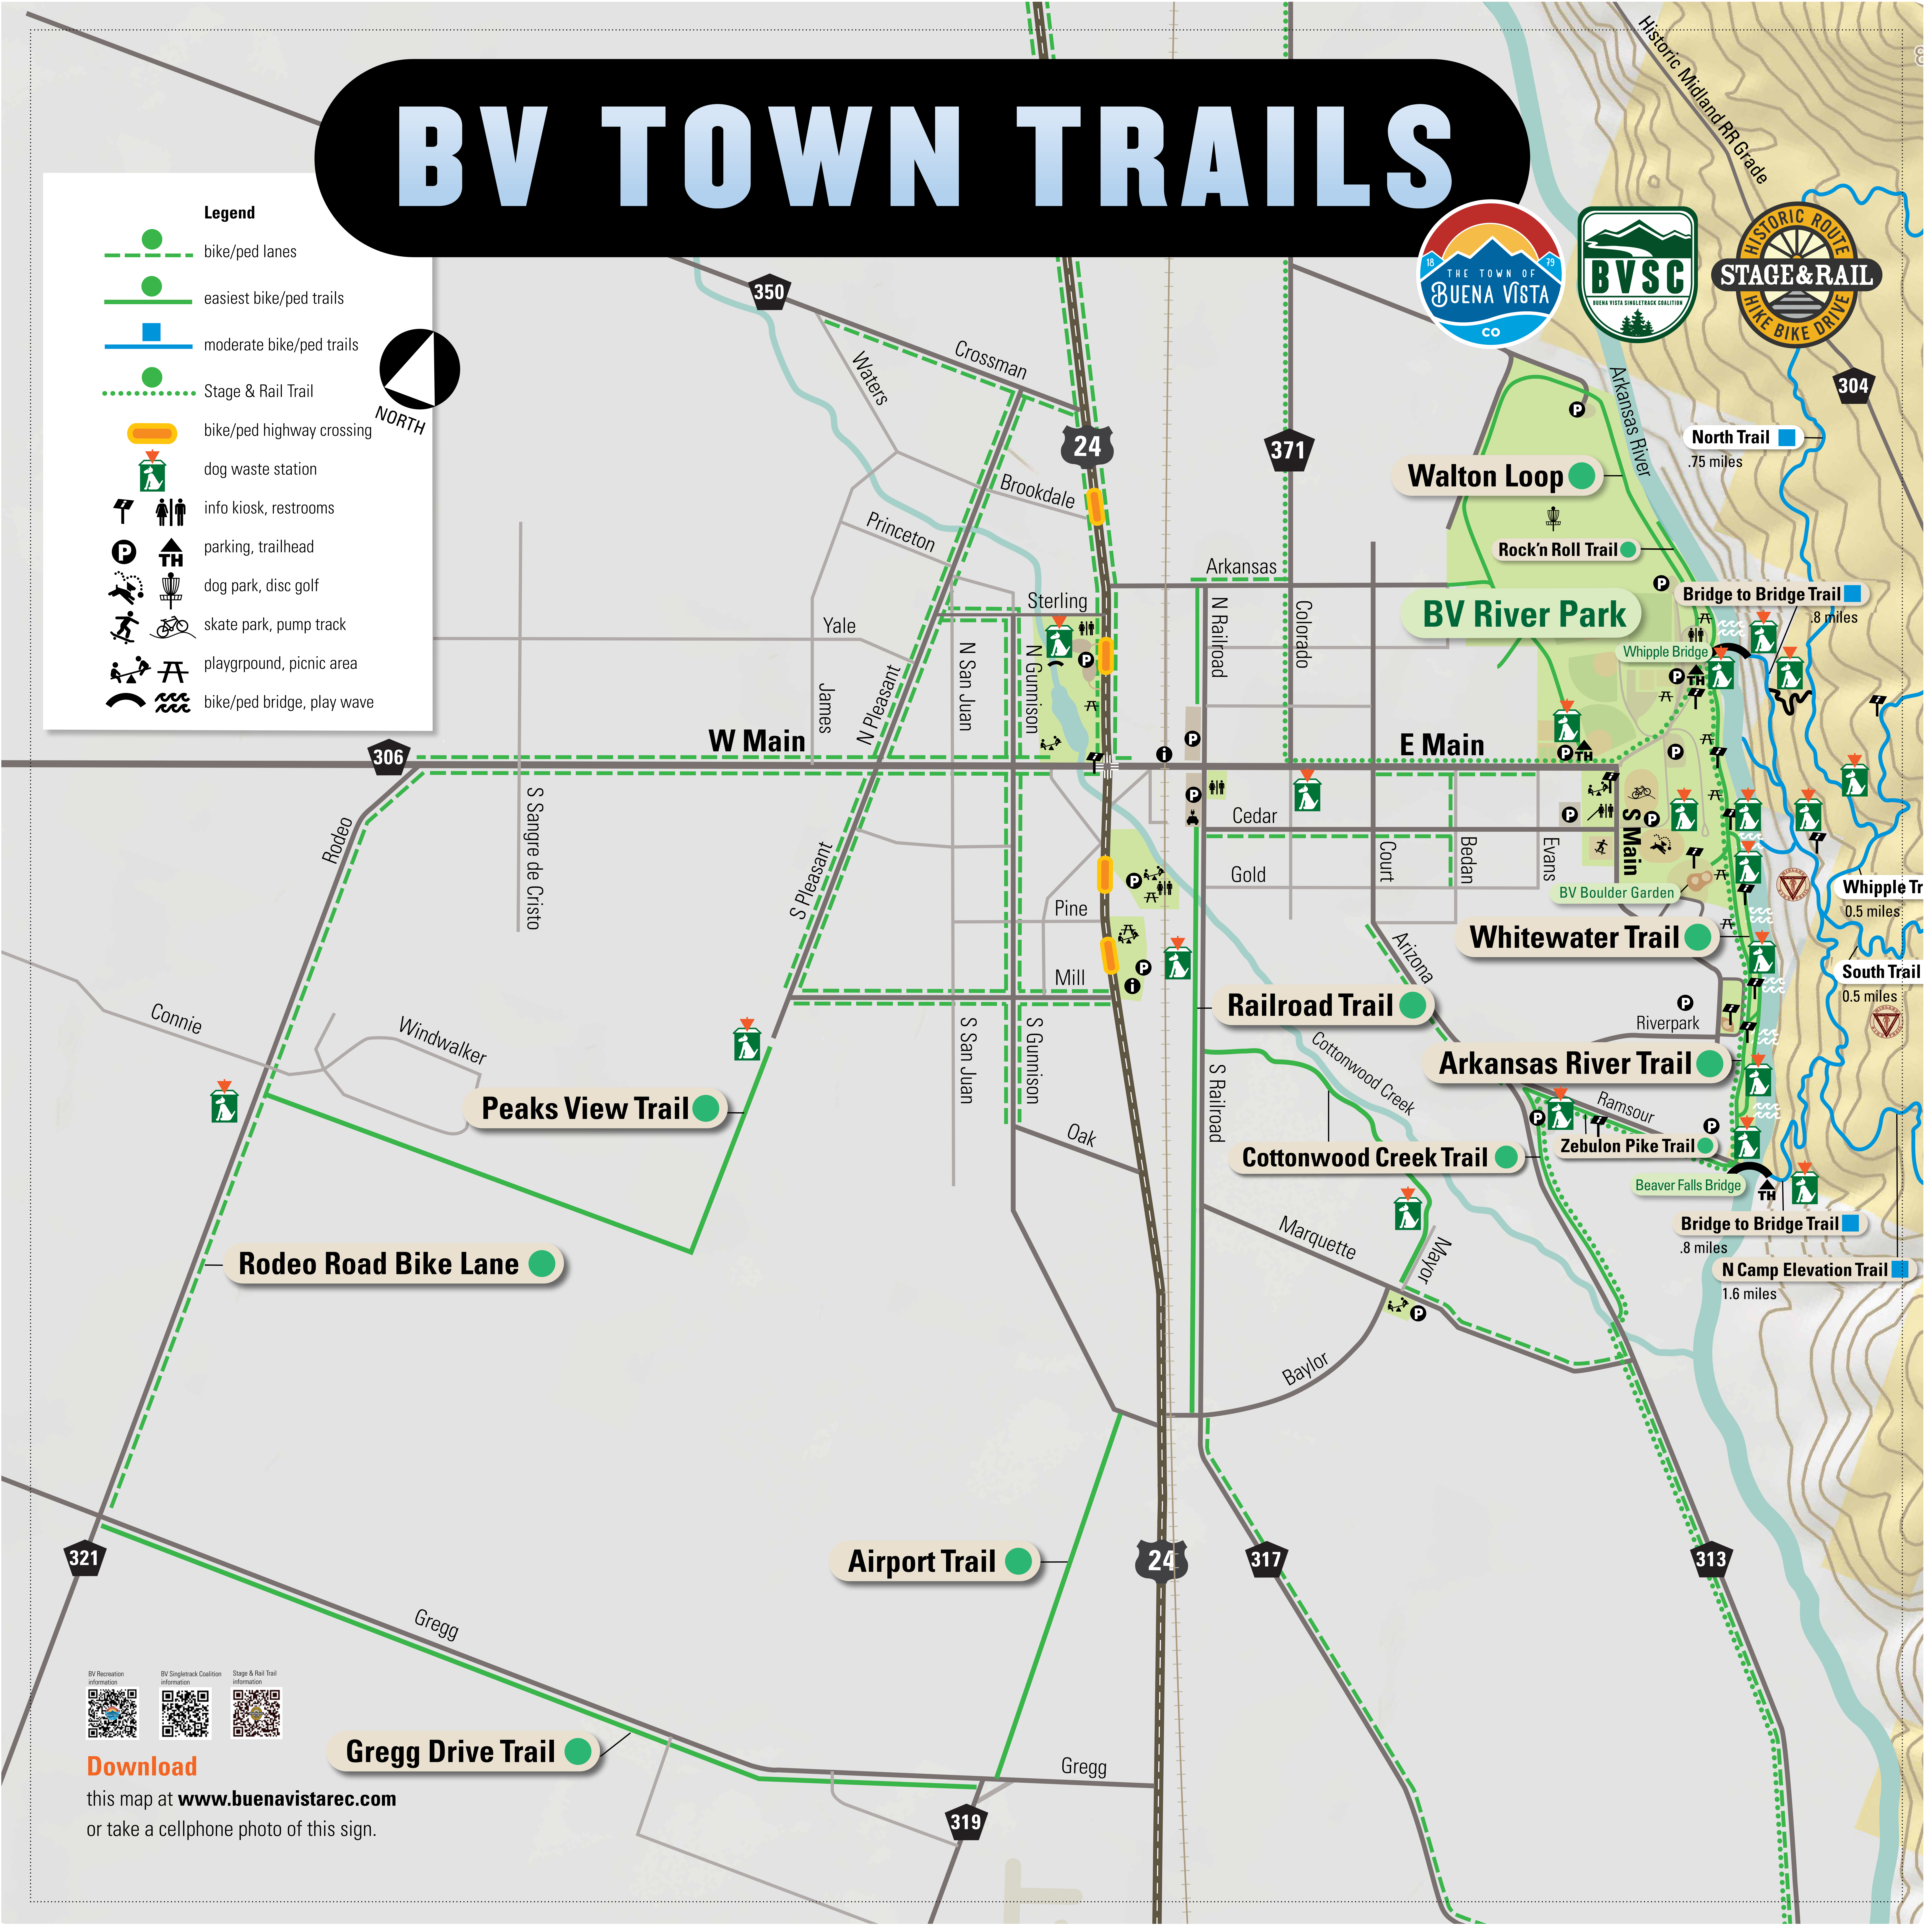

# BV TOWN TRAILS

## Legend

-  bike/ped lanes
-  easiest bike/ped trails
-  moderate bike/ped trails
-  Stage & Rail Trail
-  bike/ped highway crossing
-  dog waste station
-  info kiosk, restrooms
-  parking, trailhead
-  dog park, disc golf
-  skate park, pump track
-  playground, picnic area
-  bike/ped bridge, play wave

### Download

this map at [www.buonavistarec.com](http://www.buonavistarec.com)  
or take a cellphone photo of this sign.